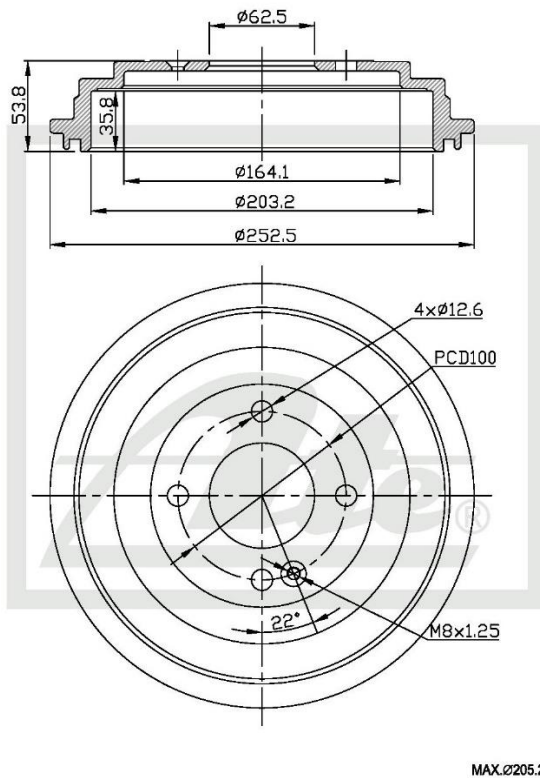

NEW PART NUMBER

Drawing

Details of New Part

Brake Drum – Rear

Product Dimensions

Outer Diameter – 252.5mm

Inner Diameter – 203.2mm

Height – 53.8mm

PCD - 100mm

Spigot – 62.5mm

Package Dimensions

Weight – 4500g

L – 279.7mm

W – 269mm

H – 67.47mm